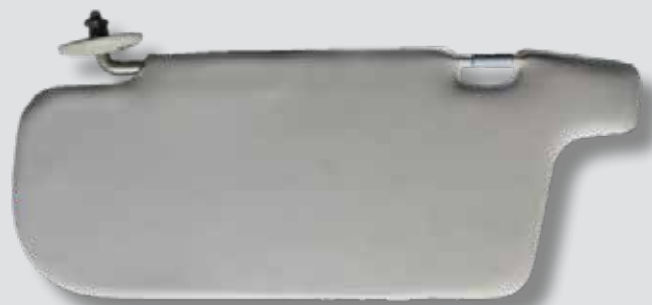

SF SUN VISOR LH

Product Specification

Part #	84802B60B62P
Product Details	For Car
Fits Models	Suzuki Cultus (Old)